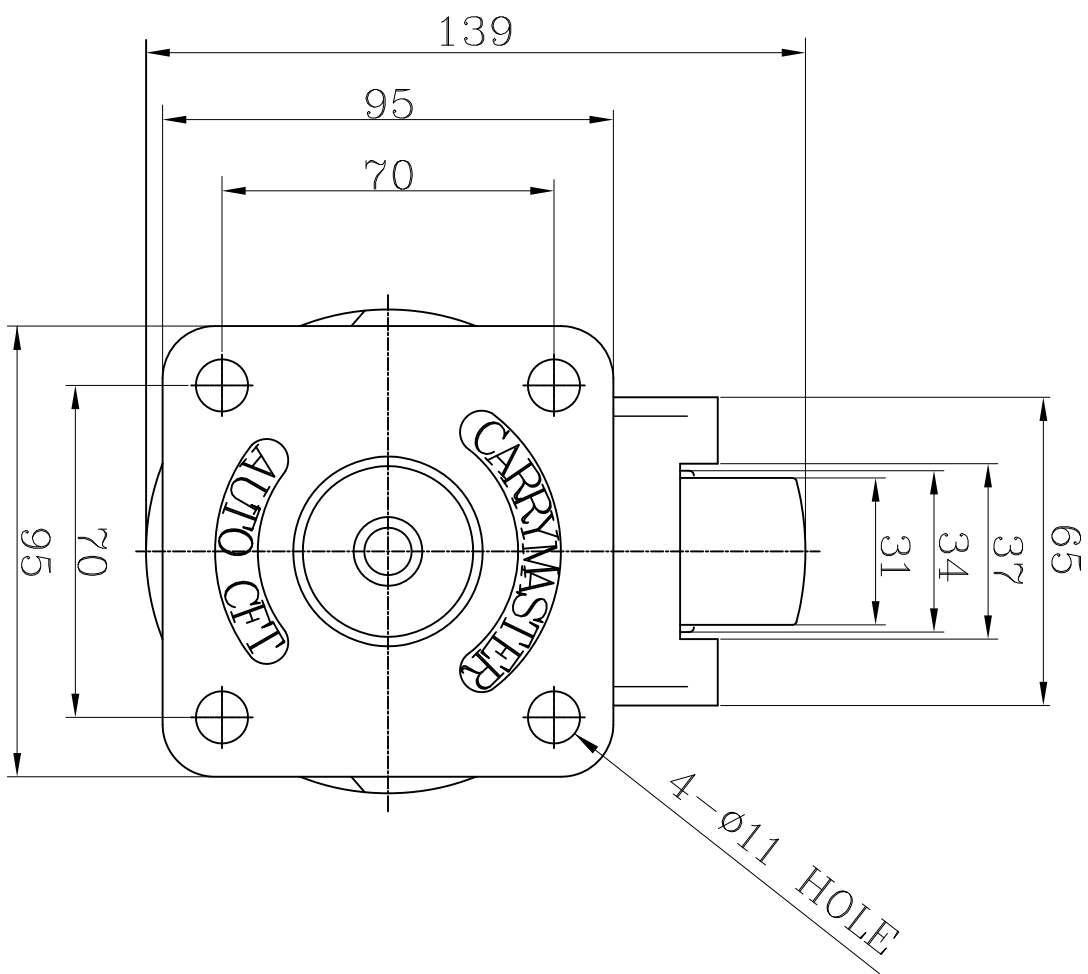

○ 외형도 DIMENSIONS

(Unit:mm)

AC-1000 "FP" TYPE