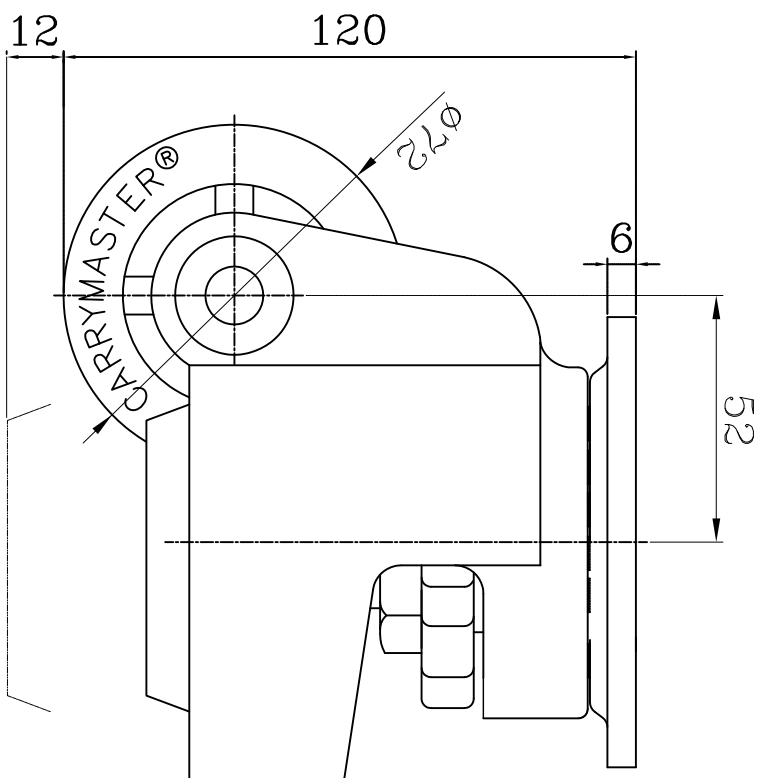

○ 외형도 DIMENSIONS

(Unit:mm)

AC-1000 "FP" TYPE